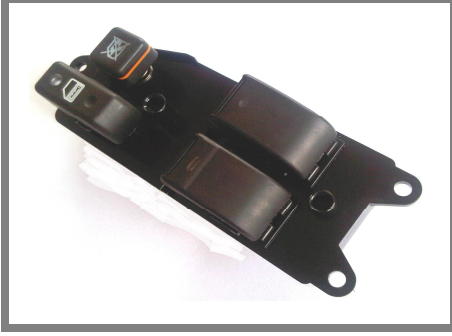

TOYOTA

HELLUX

Electrical Parts

B030.13756

OEM:

Cam Anahtarı Sol Ön Çiftli 02-07
Window Switch Light Front Double 02-07
COROLLA

B030.13757

OEM: