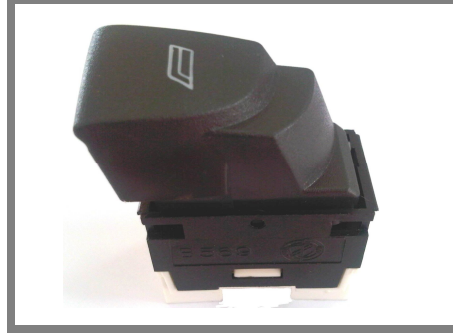

B030.13702

OEM: 6490G8

Cam Anahtarı Sol Çiftli  
Window Switch Light Double  
BIPPER

B030.13707

OEM: 6490X9

Cam Anahtarı Sol Çiftli  
Window Switch Light Double  
BOXER - JUMPER III

B030.13705

OEM: 6554T3